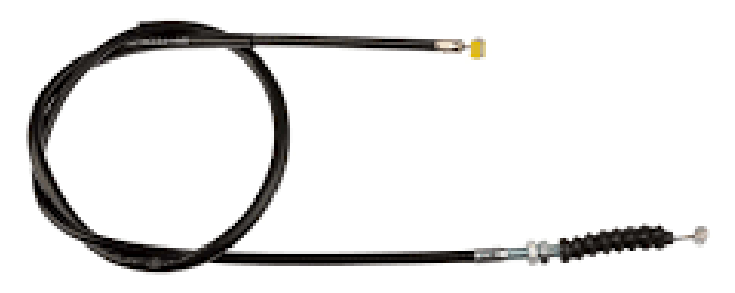

YCCL-015

REF: YCCL-015

CABLE CLUTCH XTZ 125