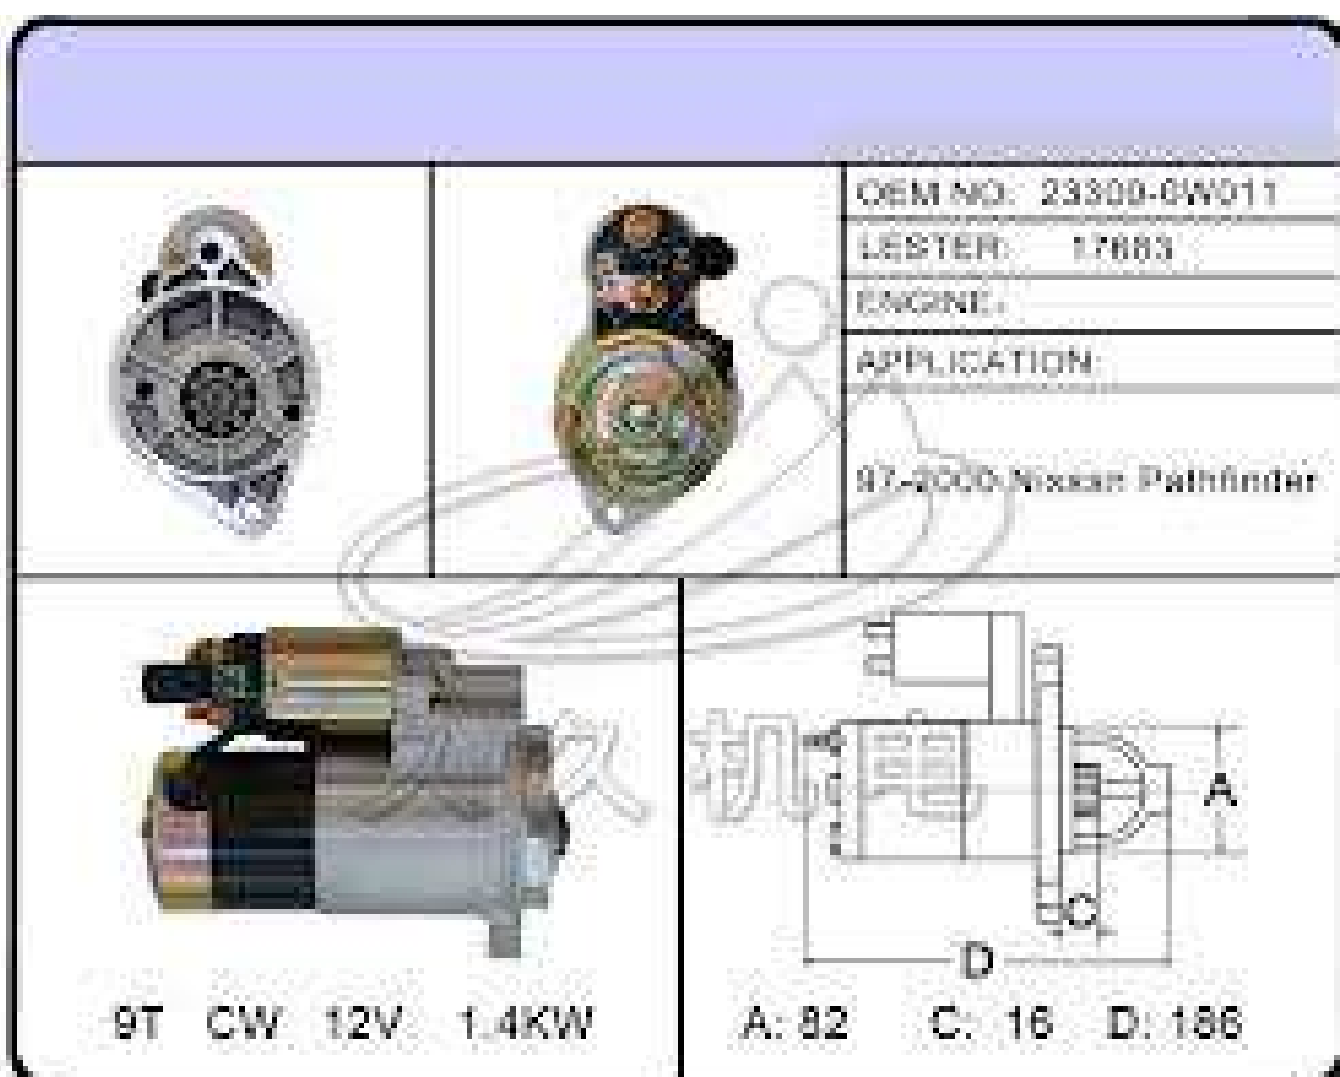

MOA-013

PRECIO:

23300-0W011

STOCK:

MOTOR ARRANQUE NISSAN
PATHFANDER 96