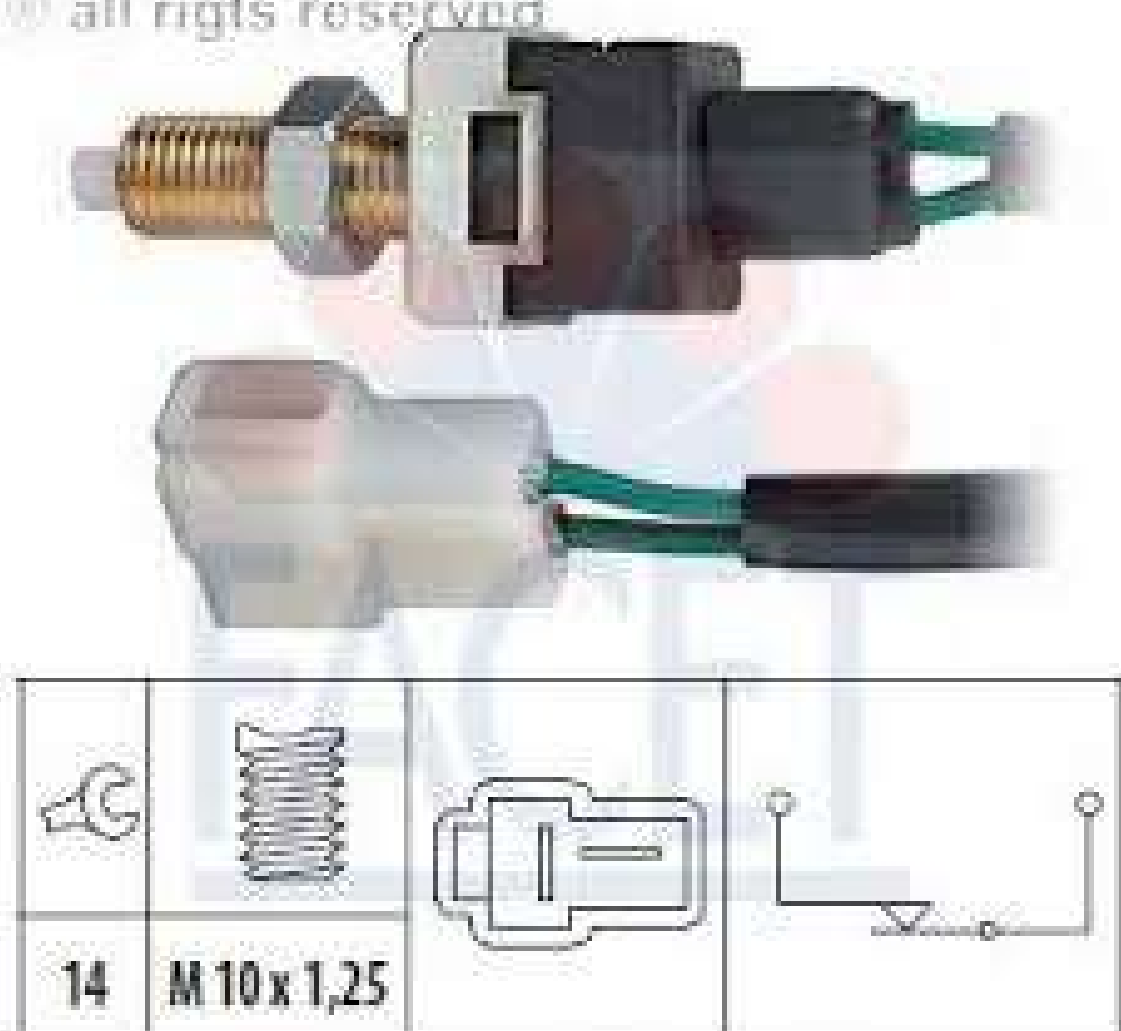

all rights reserved

SWI-011

PRECIO:

STOCK:

SWITCH FRENO TOY.CON
SOCKET

TAF-003

PRECIO:

41060-05N90