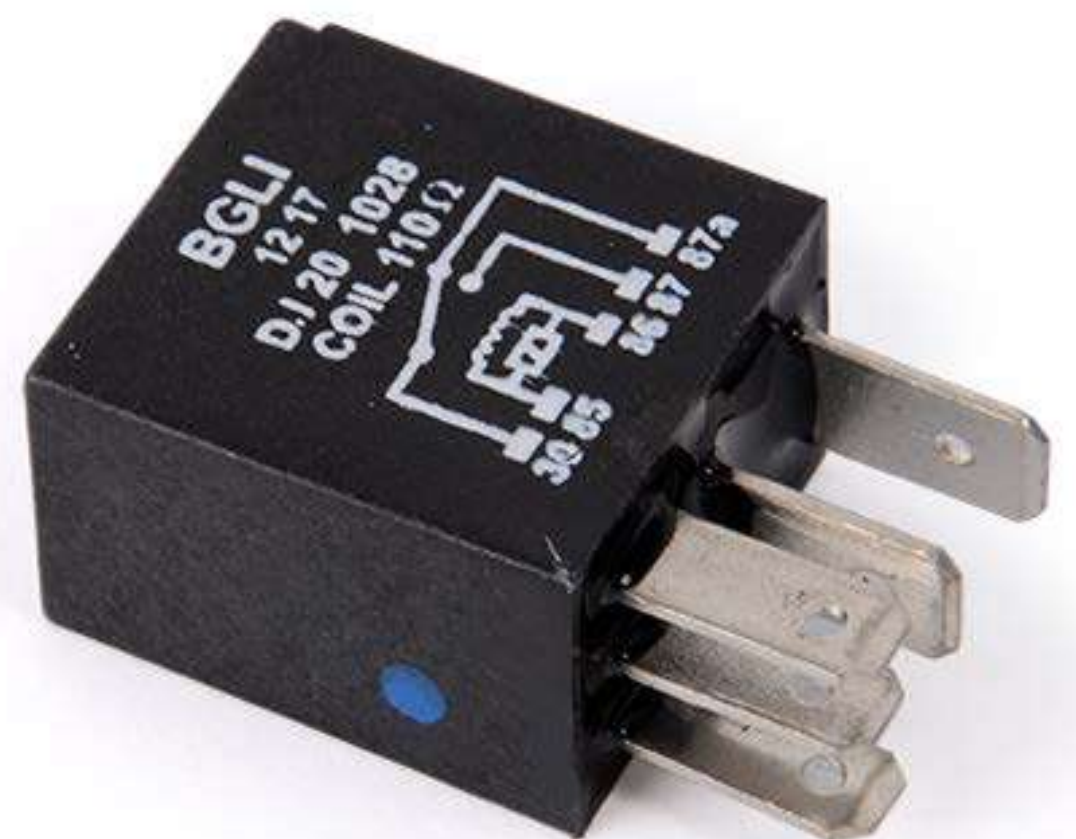

DJ201028

RELAY ARRANQUE PULSAR 180

STOCK:

PRECIO: